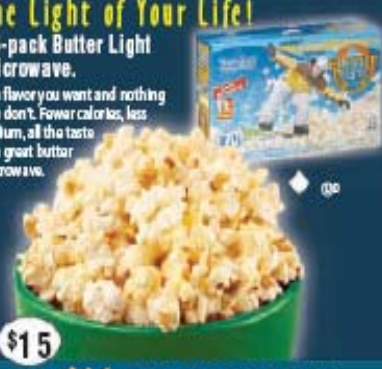

OVER $11 GOES TO LOCAL SCOUTING