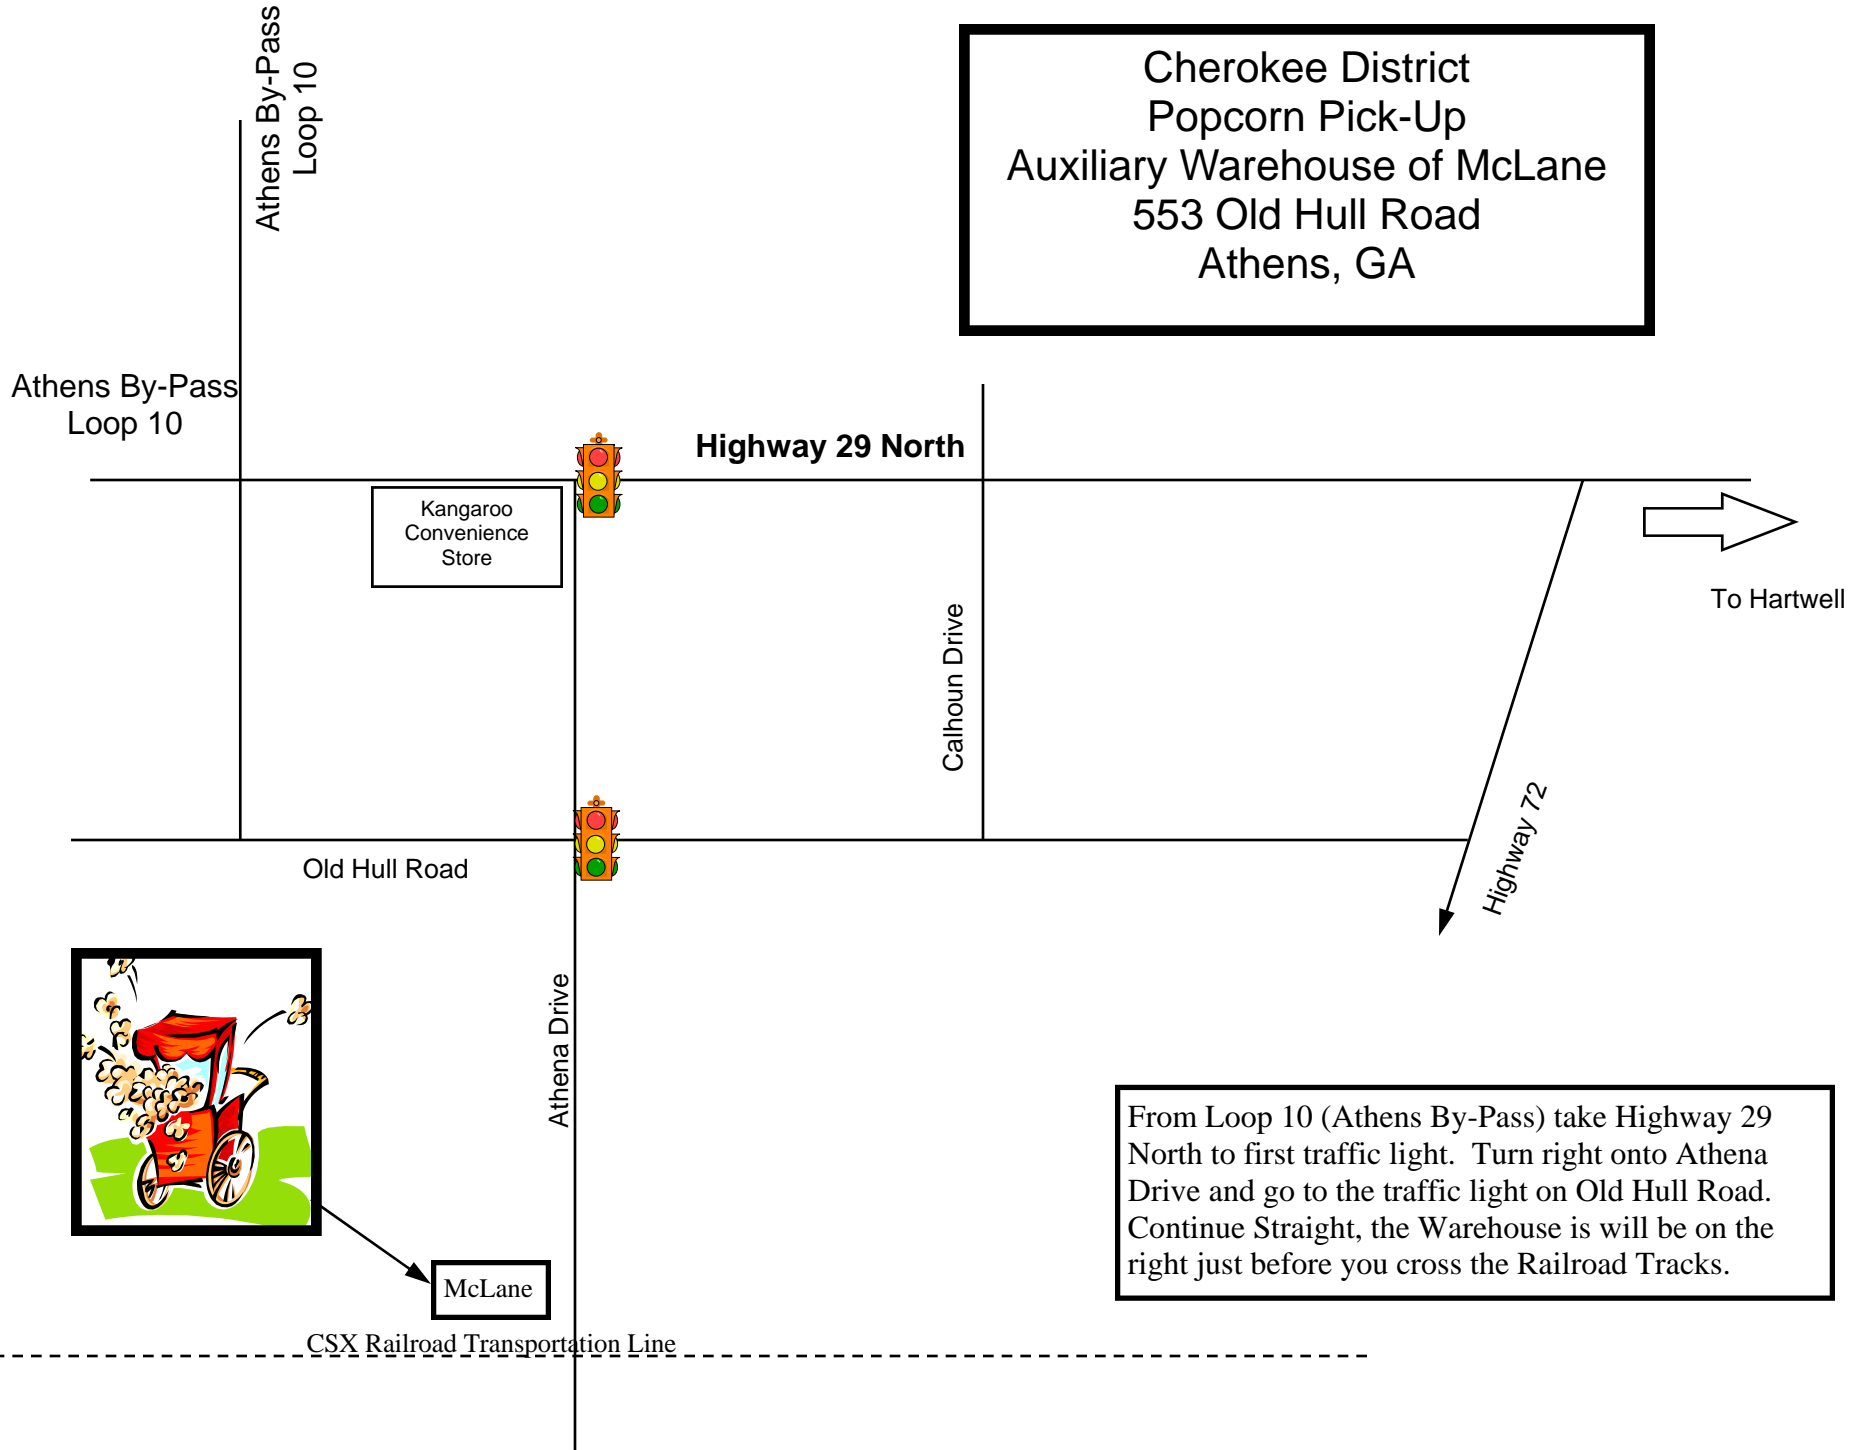

Cherokee District
Popcorn Pick-Up
Auxiliary Warehouse of McLane
553 Old Hull Road
Athens, GA

From Loop 10 (Athens By-Pass) take Highway 29 North to first traffic light. Turn right onto Athena Drive and go to the traffic light on Old Hull Road. Continue Straight, the Warehouse is will be on the right just before you cross the Railroad Tracks.